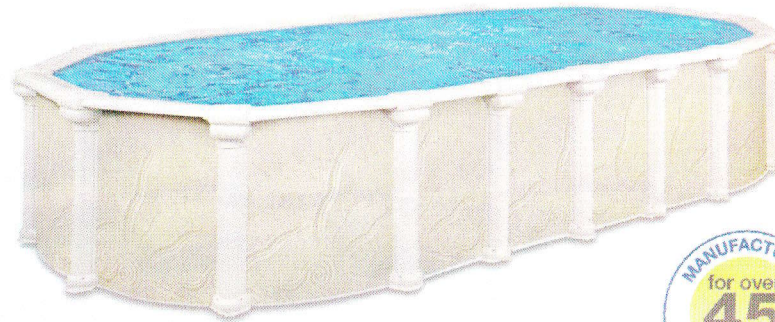

NBS oval Monterrey - Sosua wall offered in 54 inch.