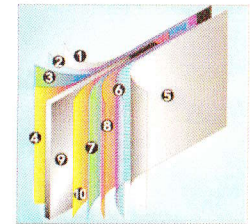

The sturdy sub-frame features an extruded resin top and bottom track, injection molded resin top and bottom connectors and lower post collars as well as resin oval side posts. Just add one of our colorful liners and you and your family will have a superior pool to enjoy for many years of easy fun.

INSTALLATION — THE SINGLE SCREW SOLUTION

To make installation as easy as possible, we've simplified the process. All you need is a screwdriver. No multi-sized washers or nuts are used. One screw for all round pools. And to help you even further, we include easy-to-follow, step-by-step instructions. Once you're done, add water and jump in! You can pick the perfect size and shape.

Round Monterrey - Sosua wall offered in 54 inch.

NBS oval Monterrey - Sosua wall offered in 54 inch.

STEEL WALL COMPONENTS

1. Plasticized SP coating
2. Molten zinc coat
3. Primer coat
4. Application of an alkaline solution to cleanse the oxides
5. Ultra-resistant polymer
6. Heat-hardened inlay
7. Primer coat
8. Chromate anti-rust coat
9. Steel wall core
10. Application of an alkaline solution to cleanse the oxides