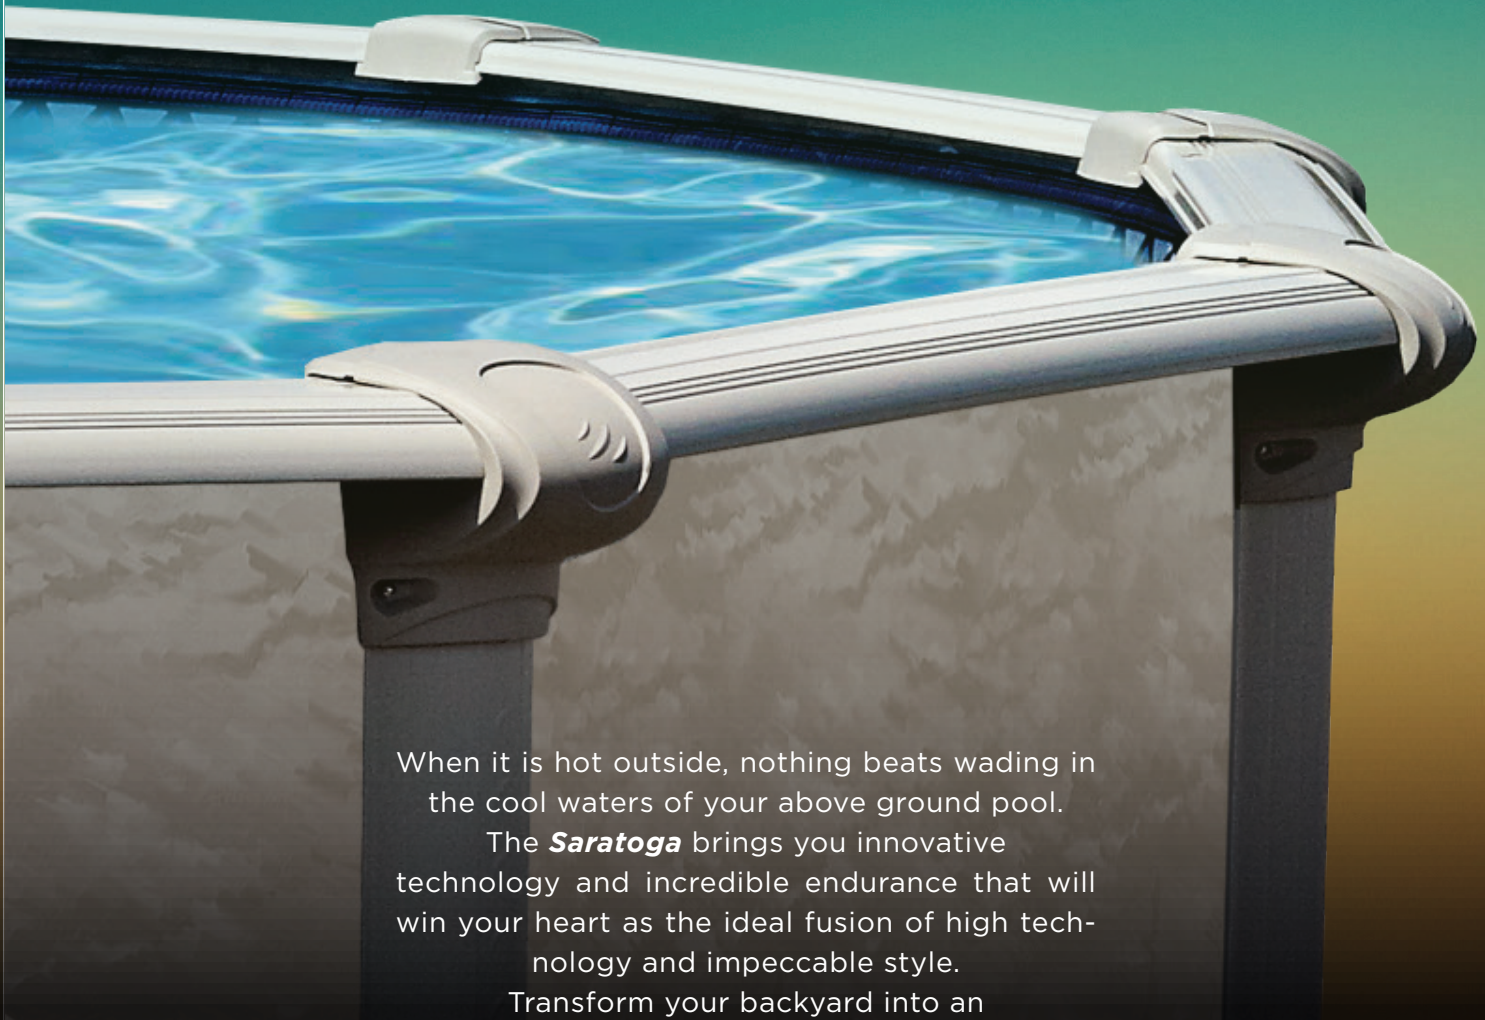

# SARATOGA

*Superior design complemented  
in resin technology*

When it is hot outside, nothing beats wading in the cool waters of your above ground pool.

The **Saratoga** brings you innovative technology and incredible endurance that will win your heart as the ideal fusion of high technology and impeccable style.

# SARATOGA 52" Height

## Features

- 7-inch resin top ledge to protect from the sun
- Sturdy embossed resin uprights for extra strength to protect from the elements
- Two-piece resin ledge covers
- Resin stabilizers, safely secure vinyl liner
- Resin bottom rails
- Exclusive interlocking steel stabilizers
- Iris wall pattern
- Heavy corrugated wall with superior coatings
- Stainless steel hardware
- Easy to assemble